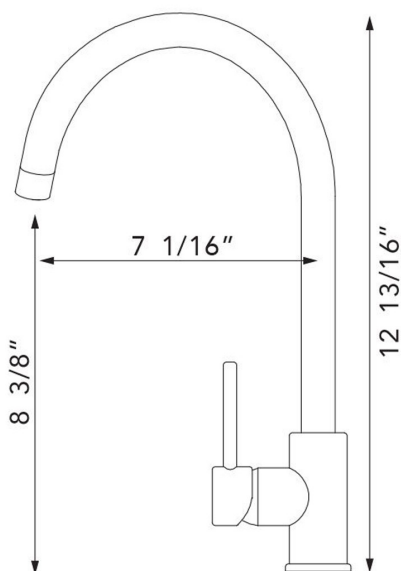

This faucet is UPC, NSF, EPA, CEC, and ASME certified and meets applicable US Federal and State material regulations.

SPECS

SPOUT LENGTH: 7 1/6"

SPOUT HEIGHT: 8 3/8"

OVERALL HEIGHT: 12 13/16"

FLOW RATE: 1.8 gal/min (6.84 l/min)

PRESSURE: 60 psi (4.1 bar)

INSTALLATION: Single-hole

COLOR: Brushed Nickel

DETAILS

PART: _____

QTY: _____

PROJECT: _____

CONTACT: _____