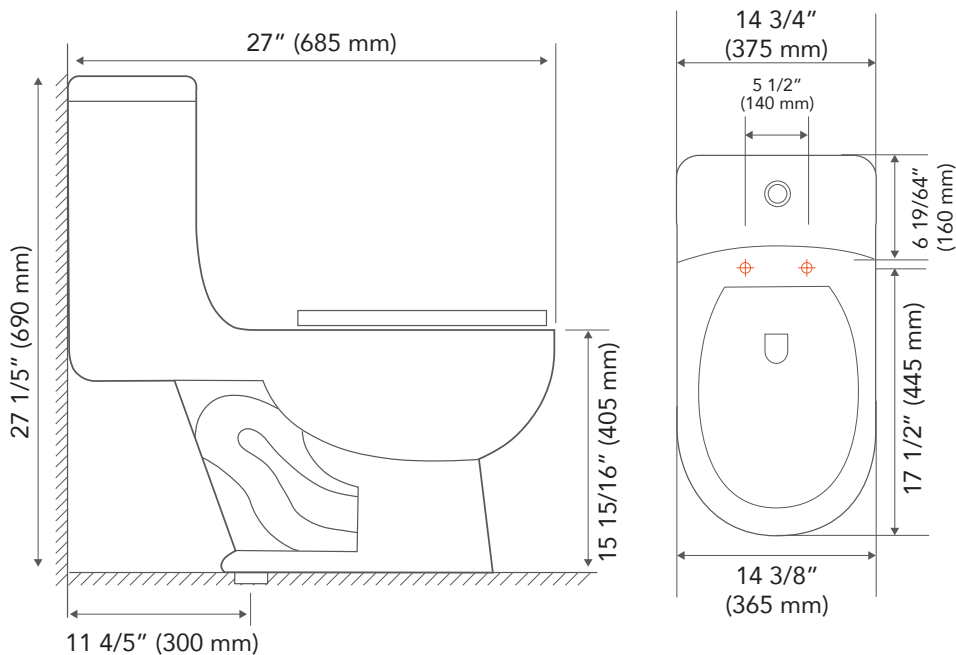

PL-12210 - Elongated Toilet

Specifications:

- 27" x 14 3/4" x 27 1/5"
- High-efficiency dual flush (1.6 GPF / 0.8 GPF)
- Sleek one-piece design
- 11 4/5" Rough-in
- 2" fully glazed trapway
- Soft close seat cover,
- Includes all hardware necessary for installation
- Limited Lifetime Warranty.