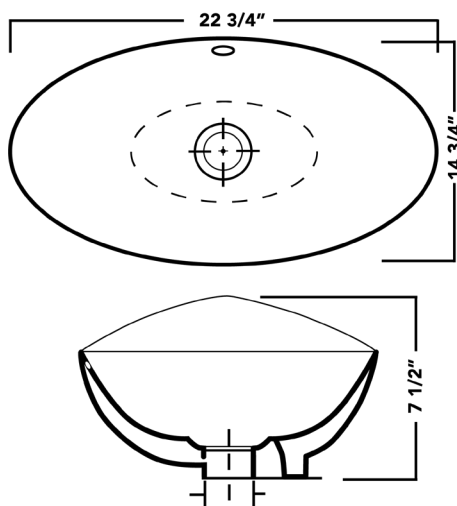

Shell Series
PELICAN INT'L
PORCELAIN SINKS

PL-3002

Also known as ceramic or vitreous china, the PL-3002 porcelain vessel sink is comprised of a tough material that is made by heating specific types of refined clay.

Its typical white translucent color is formed when the molded fixture is fired at a high temperature. Its surface is non-porous, giving you the highest-quality porcelain sink.

SPECS

EXTERIOR: 22 3/4" x 14 3/4" x 7 1/2"