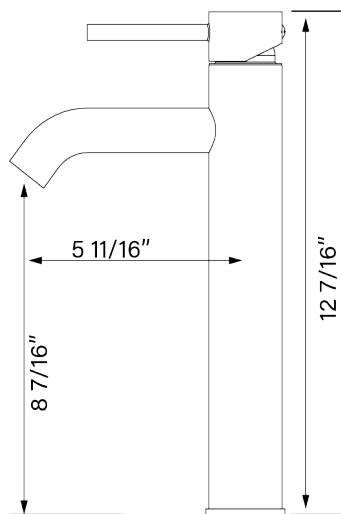

Cascade Series
PELICAN INT'L
BATHROOM FAUCETS

PL-8114

Our Cascade Series bathroom faucets are comprised of premium metal construction and a flawless finish that resists corrosion and tarnishing. The lead-free, solid brass body and premium, certified ceramic cartridges exceed industry longevity standards.

This faucet is UPC, NSF, EPA, CEC, and ASME certified and meets applicable US Federal and State material regulations.

SPECS

SPOUT LENGTH: 5 11/16"

SPOUT HEIGHT: 8 7/16"

OVERALL HEIGHT: 12 7/16"

FLOW RATE: 1.5 gal/min (5.7 l/min)

PRESSURE: 60 psi (4.1 bar)

INSTALLATION: Single-hole

COLOR: Chrome, Brushed Nickel

DETAILS

PART: _____

QTY: _____

PROJECT: _____

CONTACT: _____