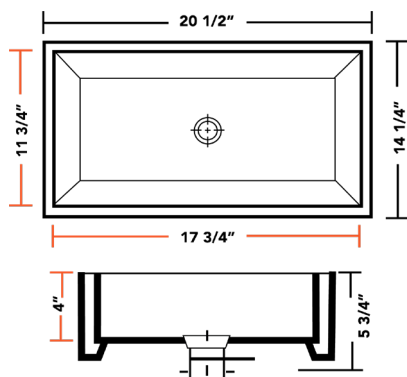

Shell Series
PELICAN INT'L
PORCELAIN SINKS

PL-3082

Also known as ceramic or vitreous china, the PL-3082 porcelain vessel sink is comprised of a tough material that is made by heating specific types of refined clay.

Its typical white translucent color is formed when the molded fixture is fired at a high temperature. Its surface is non-porous, giving you the highest-quality porcelain sink.

SPECS

EXTERIOR: 20 1/2" x 14 1/4" x 5 3/4"

INTERIOR: 17 3/4" x 11 3/4" x 4"

INSTALLMENT: Vessel

COLOR: White

DETAILS

PART: _____

QTY: _____

PROJECT: _____

CONTACT: _____