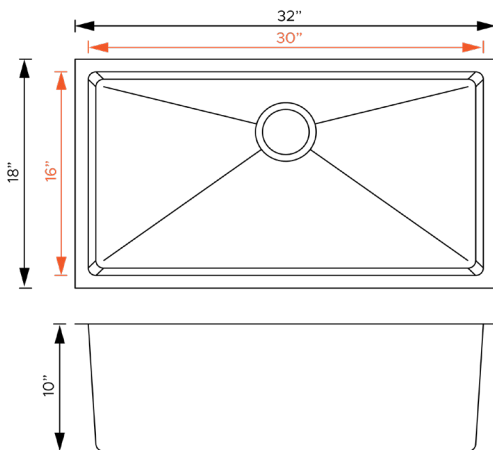

## SPECS

**OVERALL SIZE:** 32" x 18" x 10"

**BOWL SIZE:** 30" x 16" x 10"

**DRAIN OPENING:** 3 1/2"

**INSTALLATION:** Undermount

**THICKNESS:** 16G

**FINISH:** Satin Brushed

**BOTTOM GRID AVAILABLE**