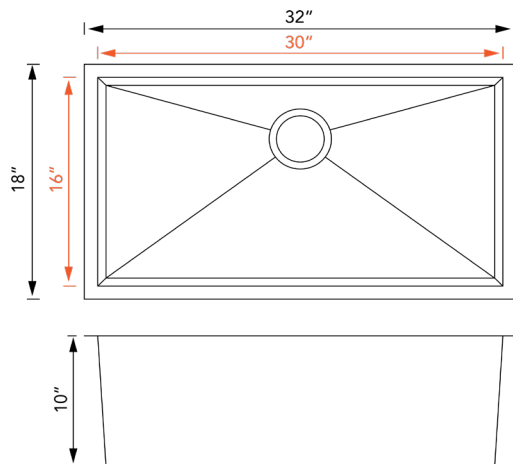

## SPECS

**OVERALL SIZE:** 32" x 18" x 10"

**BOWL SIZE:** 30" x 16" x 10"

**DRAIN OPENING:** 3 1/2"

**INSTALLATION:** Undermount

**THICKNESS:** 16G, 18G

**FINISH:** Satin Brushed

**BOTTOM GRID AVAILABLE**