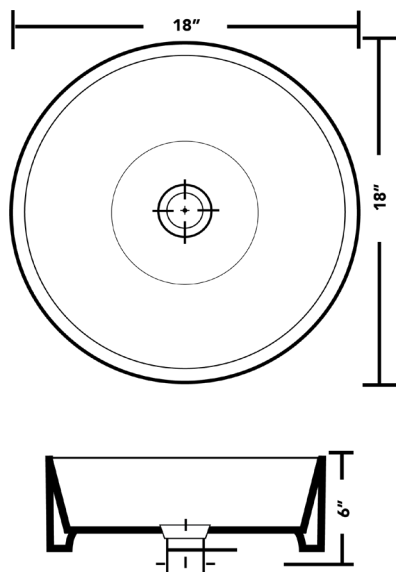

## PL-3079

Also known as ceramic or vitreous china, the PL-3079 porcelain vessel sink is comprised of a tough material that is made by heating specific types of refined clay.

Its typical white translucent color is formed when the molded fixture is fired at a high temperature. Its surface is non-porous, giving you the highest-quality porcelain sink.

## SPECS

EXTERIOR: 18" x 18" x 6"

INSTALLMENT: Vessel

COLOR: White