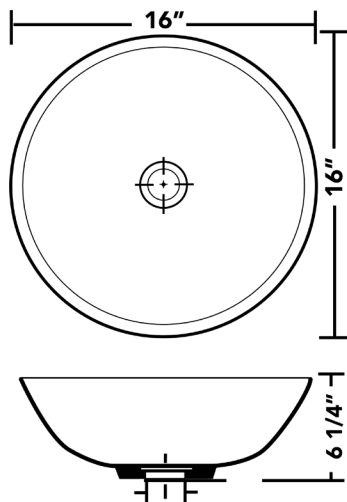

## PL-3001

Also known as ceramic or vitreous china, the PL-3001 porcelain vessel sink is comprised of a tough material that is made by heating specific types of refined clay.

Its typical white translucent color is formed when the molded fixture is fired at a high temperature. Its surface is non-porous, giving you the highest-quality porcelain sink.

## SPECS

EXTERIOR: 16" x 16" x 6 1/4"

INSTALLMENT: Vessel

COLOR: White