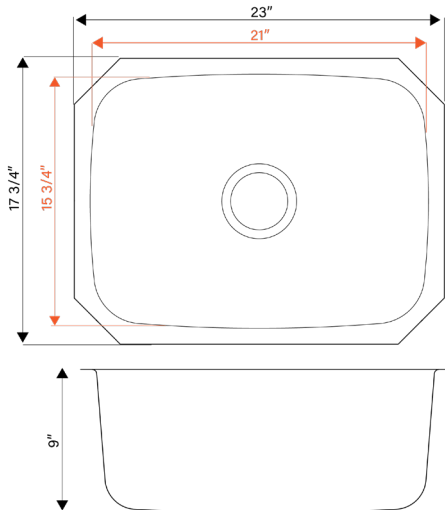

SPECS

OVERALL SIZE: 23" x 17 3/4" x 9"

BOWL SIZE: 21" x 15 3/4" x 9"

DRAIN OPENING: 3 1/2"

INSTALLATION: Undermount

THICKNESS: 16G & 18G

FINISH: Satin Brushed

DETAILS