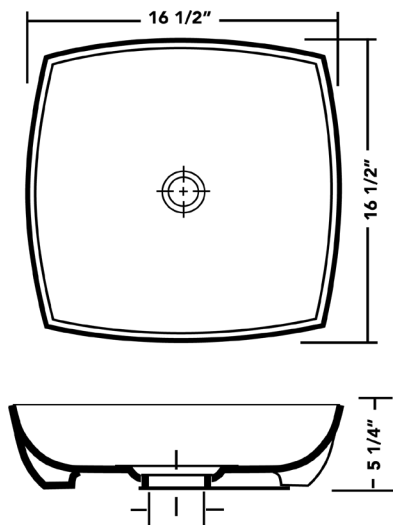

Shell Series
PELICAN INT'L
PORCELAIN SINKS

PL-3060

Also known as ceramic or vitreous china, the PL-3060 porcelain vessel sink is comprised of a tough material that is made by heating specific types of refined clay.

Its typical white translucent color is formed when the molded fixture is fired at a high temperature. Its surface is non-porous, giving you the highest-quality porcelain sink.

SPECS

EXTERIOR: 16 1/2" x 16 1/2" x 5 1/4"