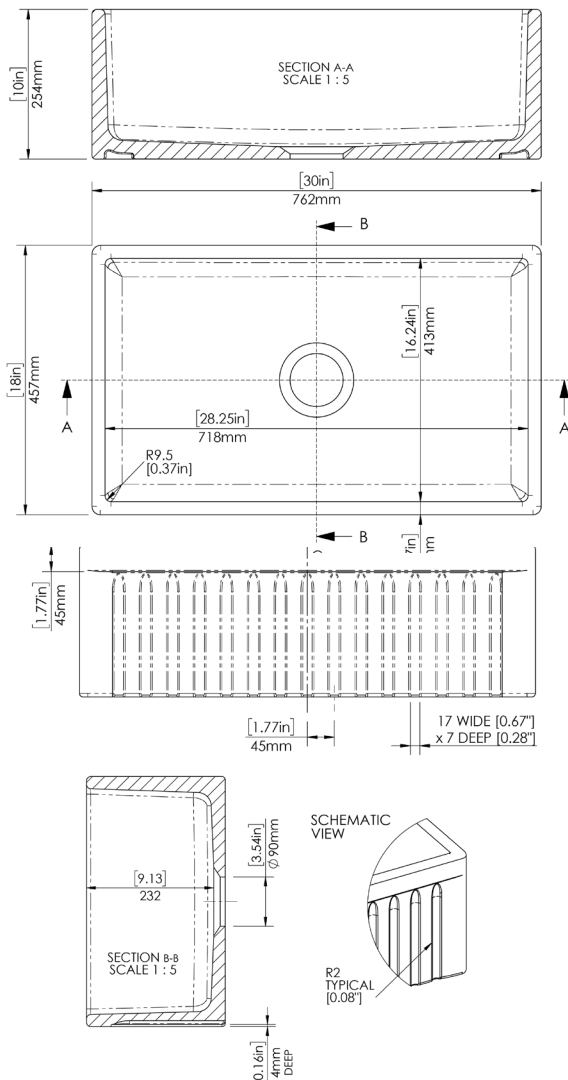

Fireclay Series
PELICAN INT'L
 FARMHOUSE SINKS

PL-FC101

The PL-FC101 reversible farmhouse sink is comprised of a tough material that is made by heating specific types of refined clay. Its typical white translucent color is formed when the molded fixture is fired at a high temperature, and its surface is non-porous, giving you the highest-quality reversible farmhouse sink.

SPECS

OVERALL SIZE: 30" x 18" x 10"

BOWL SIZE: 28 17/64" x 16 1/4" x 10"

DRAIN OPENING: 3 1/2"

INSTALLATION: Apron Front, Reversible

COLOR: White

DETAILS

PART: _____