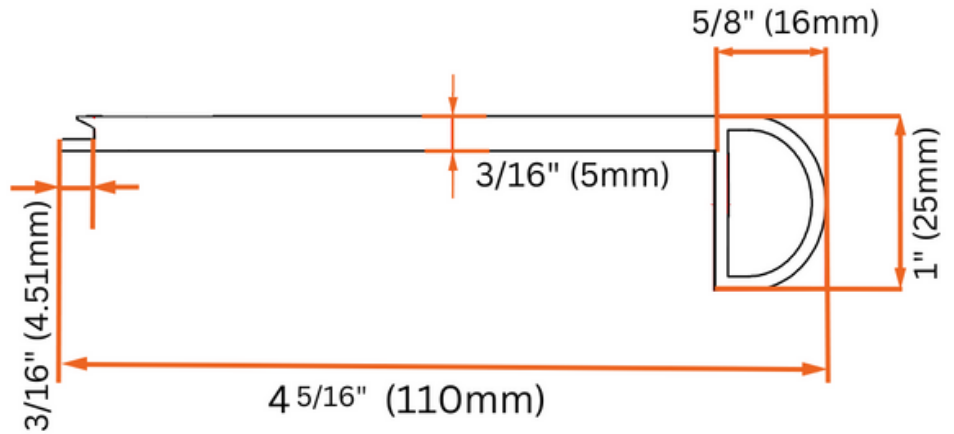

QUARTER ROUND

LENGTH: 94 1/2" (2400mm)

STAIRNOSE

LENGTH: 94 1/2" (2400mm)

REDUCER

LENGTH: 94 1/2" (2400mm)

T-MOLDING

LENGTH: 94 1/2" (2400mm)