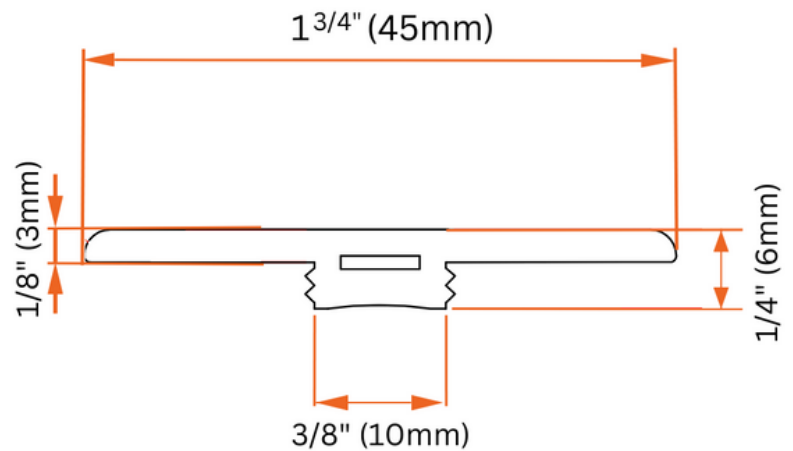

QUARTER ROUND

LENGTH: 94 1/2" (2400mm)

STAIRNOSE

LENGTH: 94 1/2" (2400mm)

REDUCER

LENGTH: 94 1/2" (2400mm)

T-MOLDING

LENGTH: 94 1/2" (2400mm)