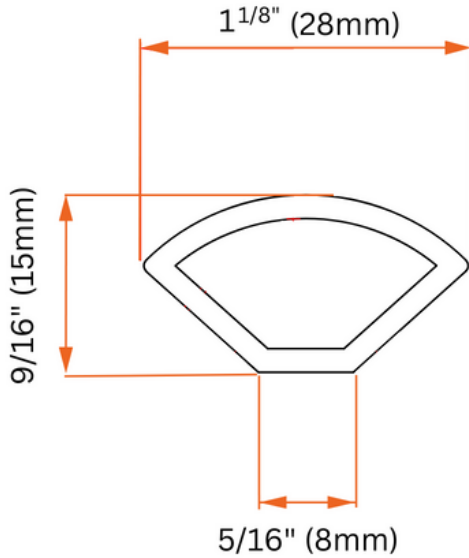

QUARTER ROUND

LENGTH: 94 1/2" (2400mm)

STAIRNOSE

LENGTH: 94 1/2" (2400mm)

REDUCER

LENGTH: 94 1/2" (2400mm)

T-MOLDING

LENGTH: 94 1/2" (2400mm)