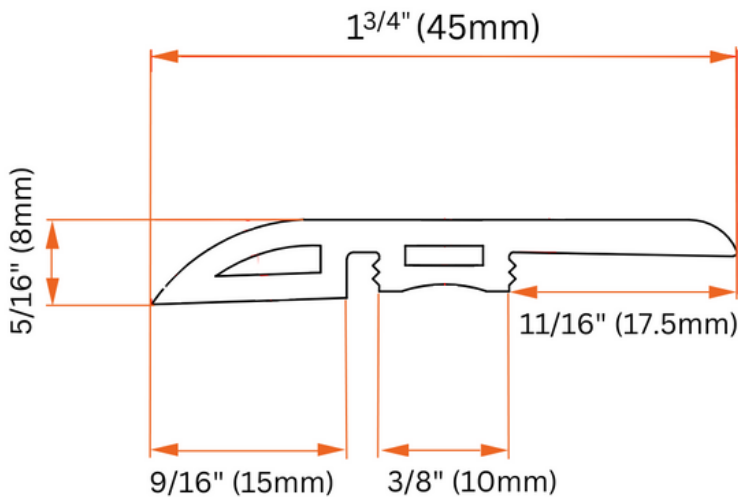

QUARTER ROUND

LENGTH: 94 1/2" (2400mm)

STAIRNOSE

LENGTH: 94 1/2" (2400mm)

REDUCER

LENGTH: 94 1/2" (2400mm)

T-MOLDING

LENGTH: 94 1/2" (2400mm)