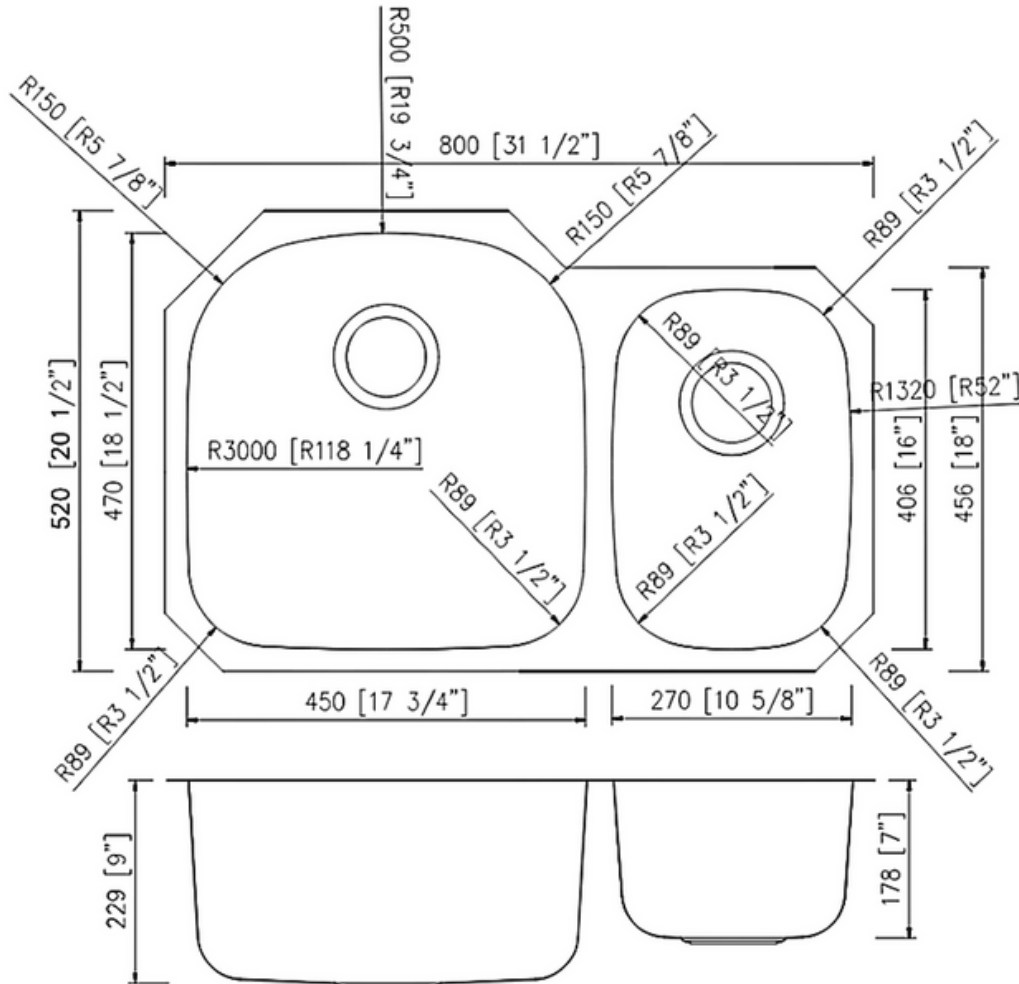

PL-VS7030

Signature Series
Stainless Steel Sink

Features

- Double Bowl
- Fitted Sound Deadening Pads
- Rounded Corners for Easy Cleaning

Material

- 16-Gauge Stainless Steel
- 18-Gauge Stainless Steel

Installation

- Undermount

Codes/Standards

- ASME A112.19.3/CSA B45.4

6140 Ulmerton Road Clearwater, FL 33760

Phone: (727) 388-9895

Fax: (727) 362-1281

For the most current Specification Sheet, go to www.pelicansinks.com

Technical Information

All product dimensions are nominal

Exterior Measurements: 31 1/2" x 20 1/2" x 9"

Left Bowl: 17 3/4" x 18 1/2" x 9"

Right Bowl: 10 5/8" x 16" x 7"

Bowl Configuration: Double

Installation Information