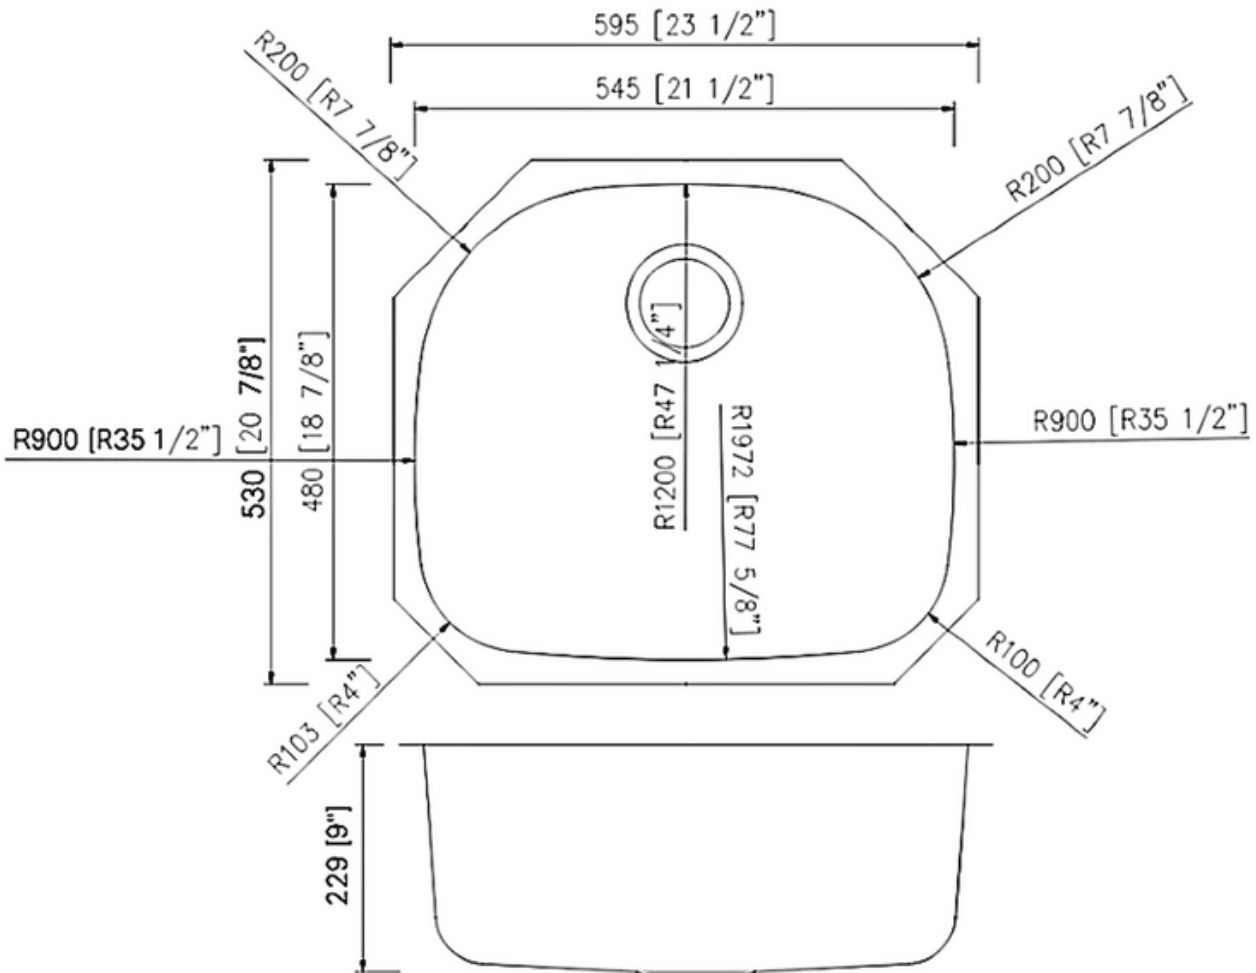

### Technical Information

All product dimensions are nominal  
 Exterior Measurements: 23 1/2" x 20 7/8" x 9"  
 Interior Measurements: 21 1/2" x 18 7/8" x 9"  
 Bowl Configuration: Single