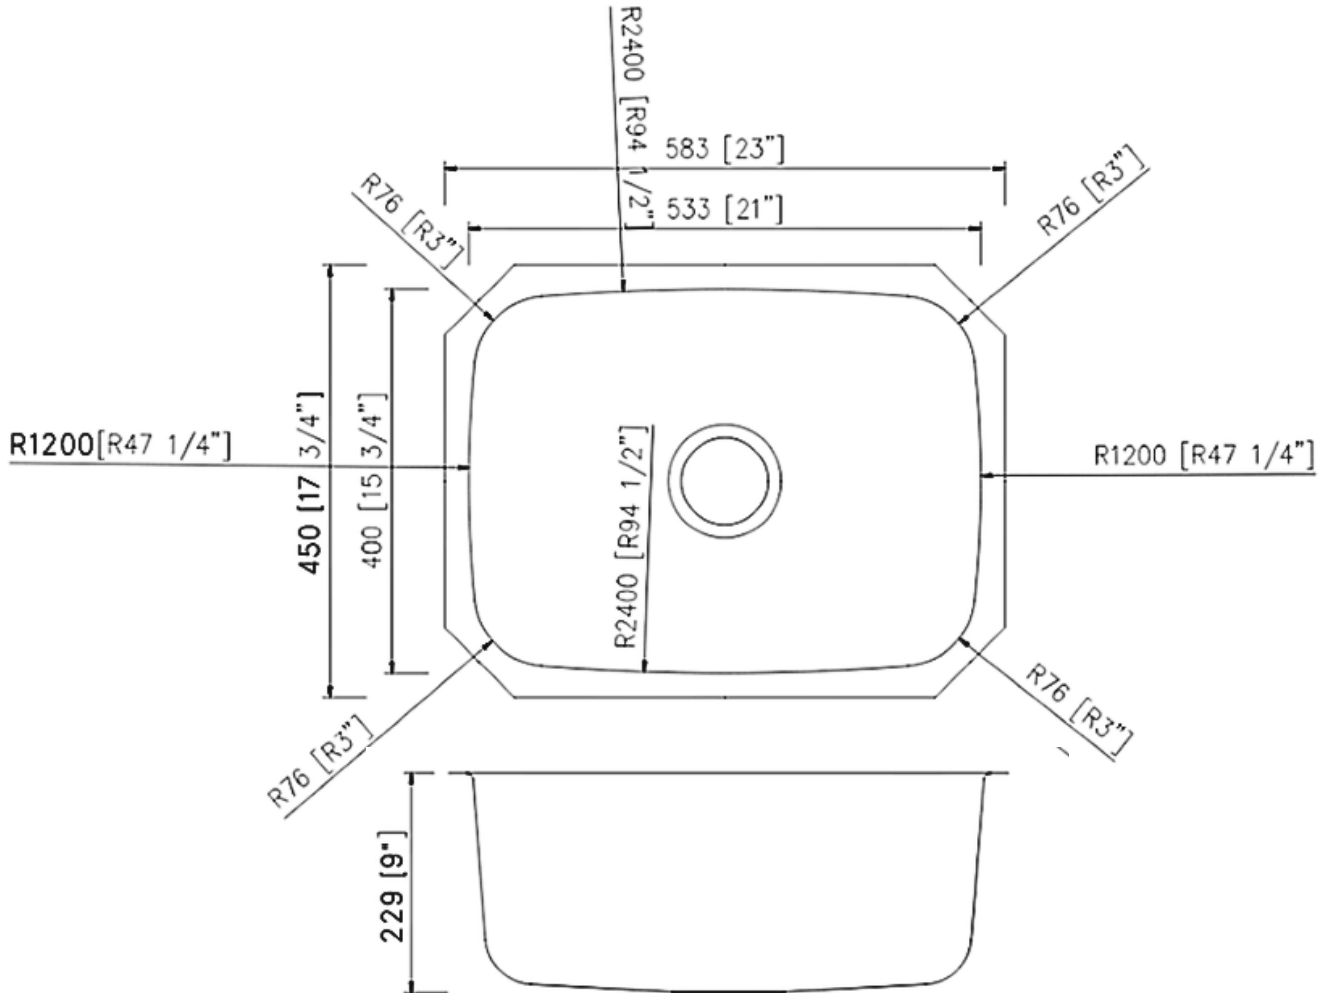

### Technical Information

All product dimensions are nominal  
 Exterior Measurements: 23" x 17 3/4" x 9"  
 Interior Measurements: 21" x 15 3/4" x 9"  
 Bowl Configuration: Single