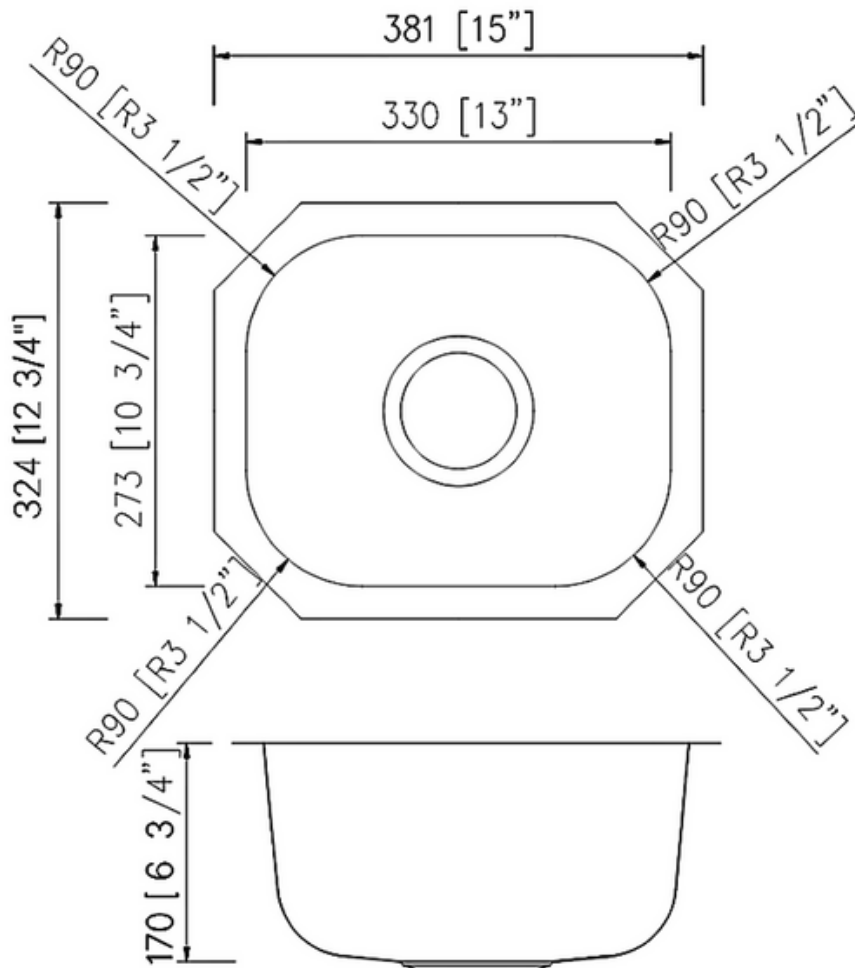

PL-VS1513

Signature Series
Stainless Steel Sink

Features

- Single Bowl
- Fitted Sound Deadening Pads
- Rounded Corners for Easy Cleaning

Material

- 18-Gauge Stainless Steel

Installation

- Undermount

Technical Information

All product dimensions are nominal

Exterior Measurements: 15" x 12 3/4" x 6 3/4"

Interior Measurements: 13" x 10 3/4" x 6 3/4"

Bowl Configuration: Single

Installation Information

Install this product according to the installation instructions.