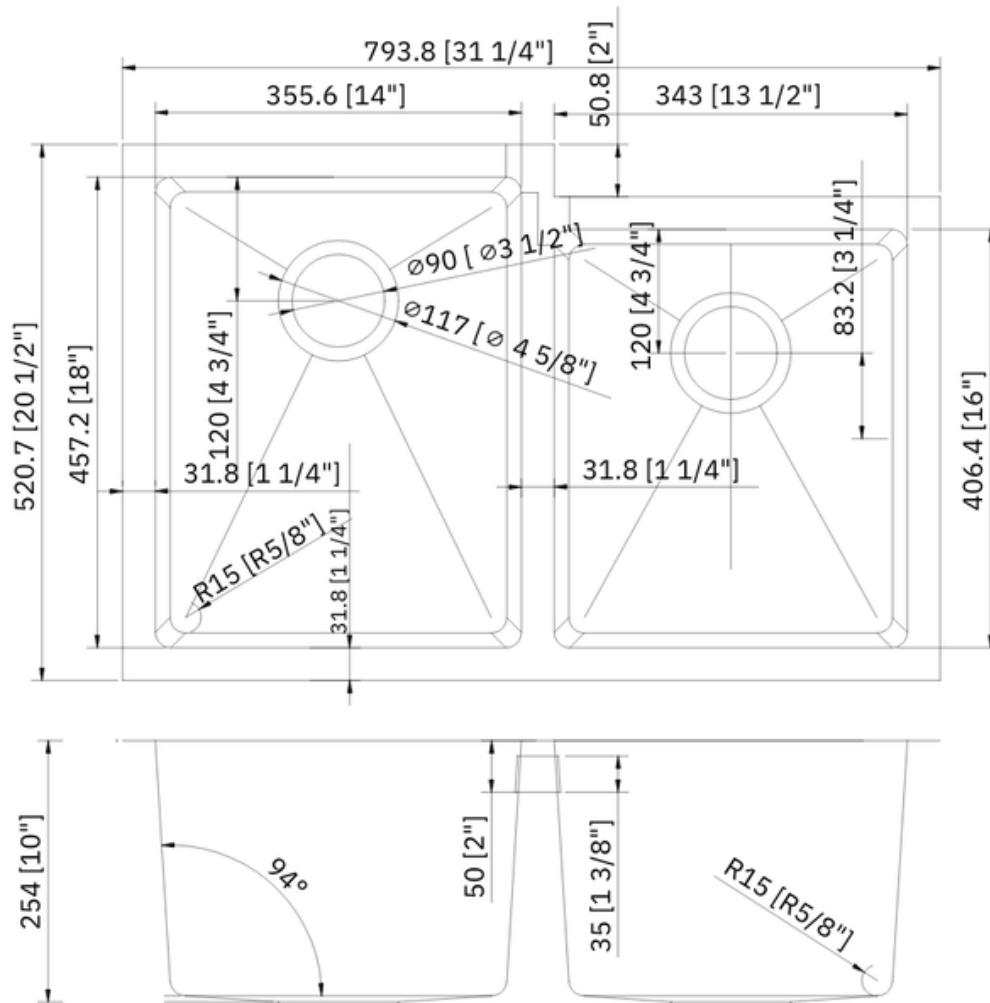

## Technical Information

All product dimensions are nominal

Exterior Measurements: 31 1/4" x 20 1/2" x 10"

Left Bowl: 14" x 18" x 10"

Right Bowl: 13 1/2" x 16" x 10"

Bowl Configuration: Double