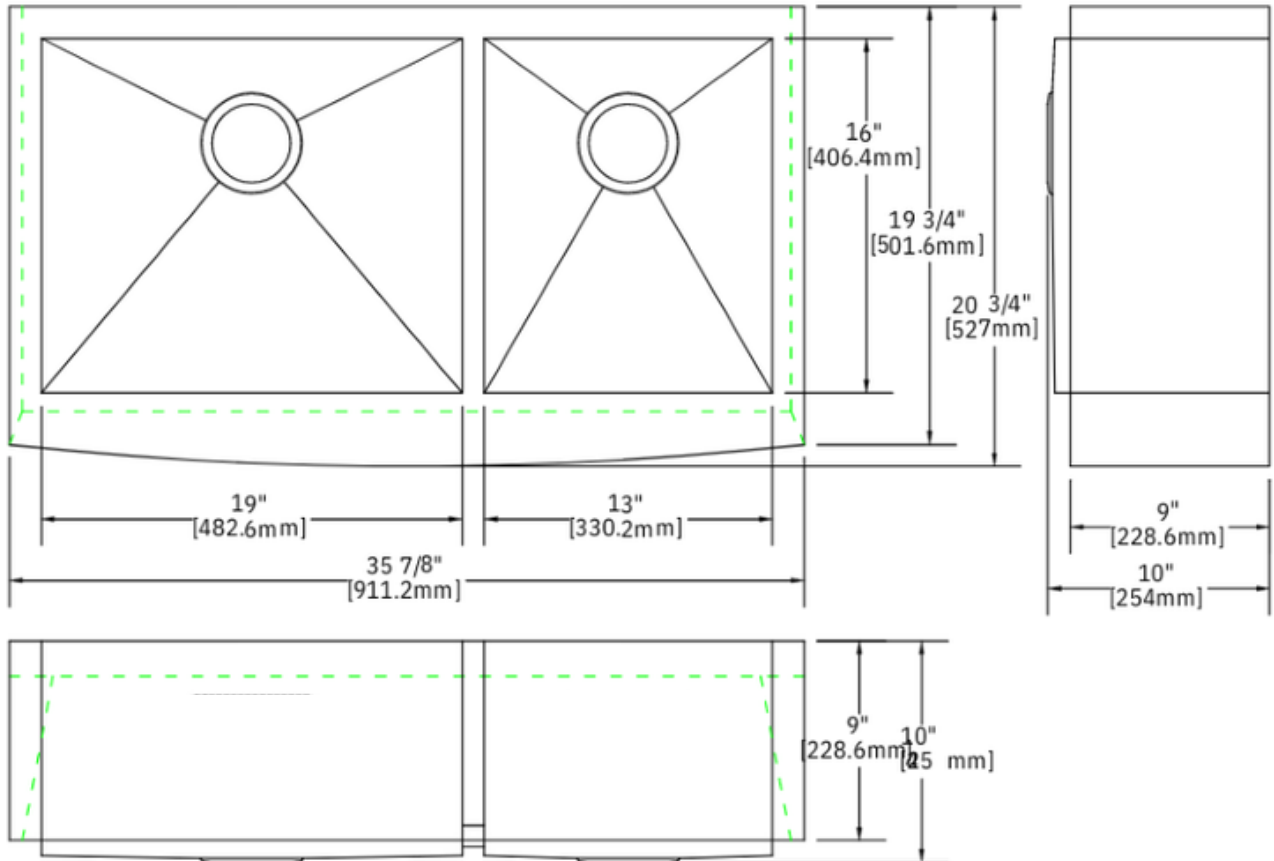

PL-HA125 R0

Handmade Series
Stainless Steel Sink

Features

- Double Bowl
- Handcrafted Corners
- Fitted Sound Deadening Pads
- Creases at the Bottom
Promote Quick Draining
- Deep 10" Bowl Depth

Material

- 16-Gauge Stainless Steel

Technical Information

All product dimensions are nominal

Exterior Measurements: 35 7/8" x 20 3/4" x 10"

Left Bowl: 19" x 16" x 10"

Right Bowl: 13" x 16" x 10"

Bowl Configuration: Double

Installation Information