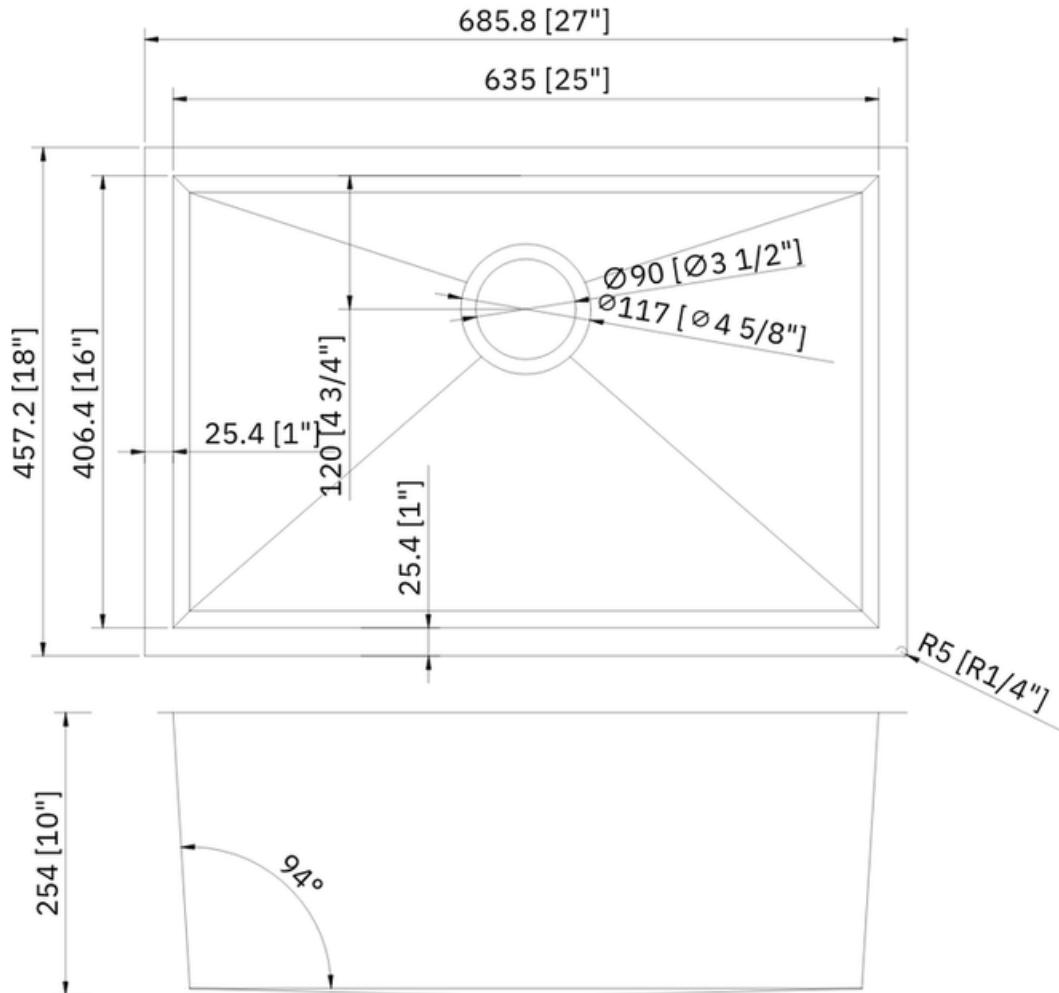

PL-HA111 R0

Handmade Series
Stainless Steel Sink

Features

- Single Bowl
- Handcrafted Corners
- Fitted Sound Deadening Pads
- Creases at the Bottom
Promote Quick Draining
- Deep 10" Bowl Depth

Material

- 16-Gauge Stainless Steel

Technical Information

All product dimensions are nominal
Exterior Measurements: 27" x 18" x 10"
Interior Measurements: 25" x 16" x 10"
Bowl Configuration: Single

Installation Information

Install this product according to the installation instructions.