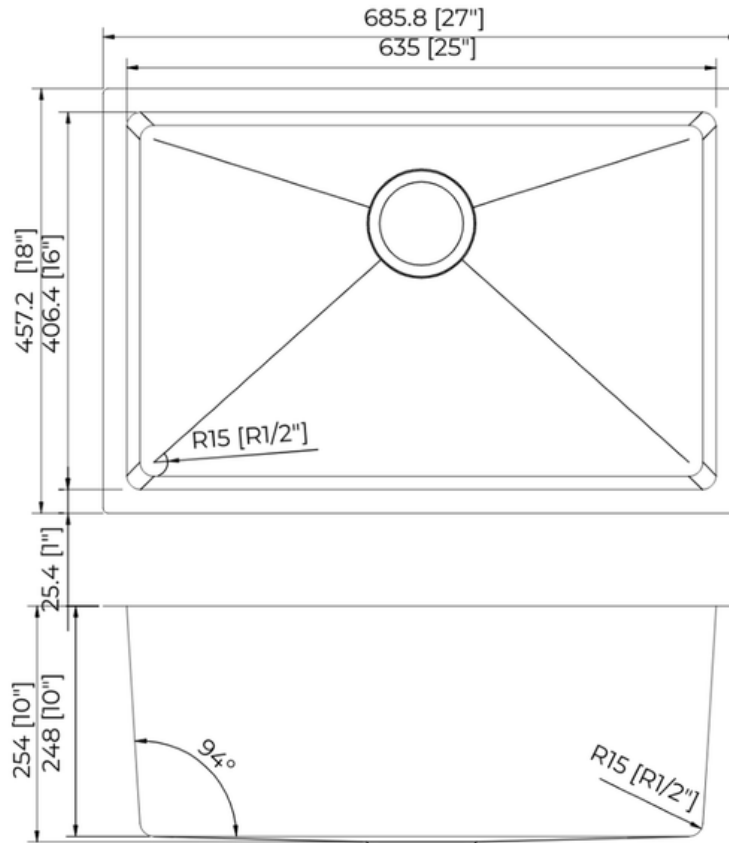

Phone: (727) 388-9895

Fax: (727) 362-1281

For the most current Specification Sheet, go to www.pelicansinks.com

PL-GMB111 R15

Gunmetal Series
Stainless Steel Sink

Technical Information

All product dimensions are nominal
Exterior Measurements: 27" x 18" x 10"
Interior Measurements: 25" x 16" x 10"
Bowl Configuration: Single