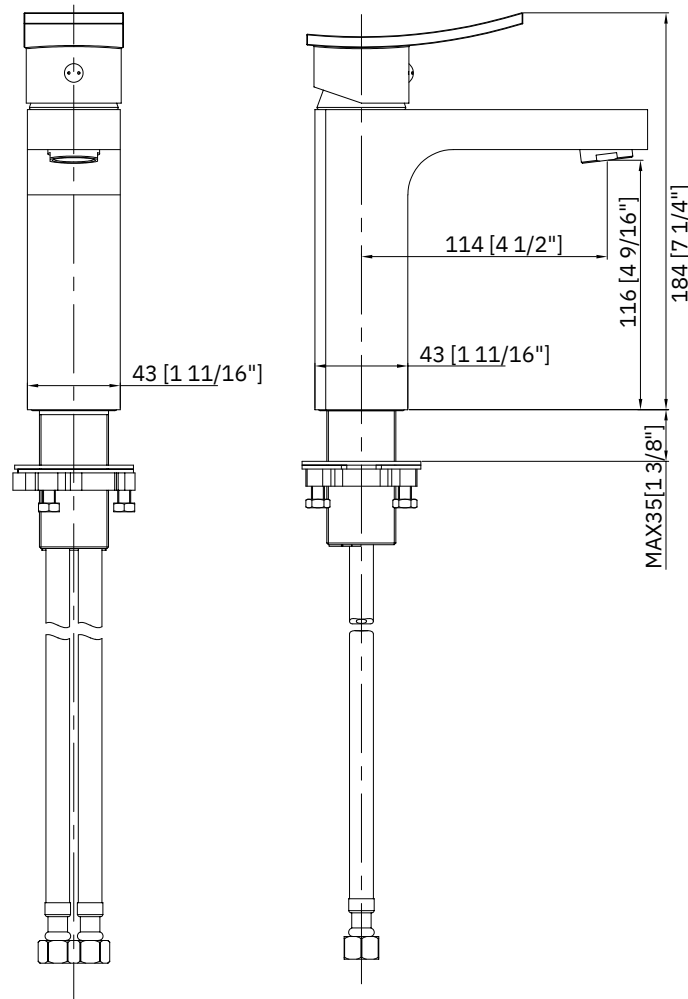

PL-8142

Cascade Series
Bathroom Faucet

Features

- Single Lever Handle Allows for Both On/Off Activation
- Ceramic Disc Valves Exceed Industry Longevity Standards for a Lifetime of Durable Performance
- 1.5 gal/min (5.7 l/min) Maximum Flow Rate [Max at 60 psi (4.1 bar)]
- Hot/Cold Indexing on Handle
- Flexible Supplies for Simplified Installation

PL-8142

Cascade Series
Bathroom Faucet

Technical Information

All product dimensions are nominal

Spout Length: 4 1/2"

Spout Height: 4 9/16"

Overall Height: 7 1/4"

Flow Rate: 1.5 gal/min (5.7 l/min)

Pressure: 60 psi (4.1 bar)

Valve Body: Lead Free Brass

Drain Included: No

Installation Information

Install this product according to the installation instructions.

Limited Lifetime Warranty

See website for detailed warranty information.